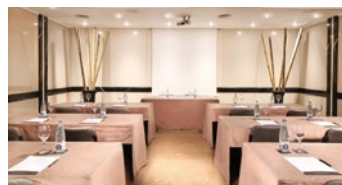

by Design Hotels

FULL DAY
80€ per person
HALF DAY
70€ per person

GRAN DERBY SUITE 4*

by SLH

FULL DAY
65€ per person
HALF DAY
50€ per person

BALMES 4*

by WorldHotels

FULL DAY
70€ per person
HALF DAY
60€ per person